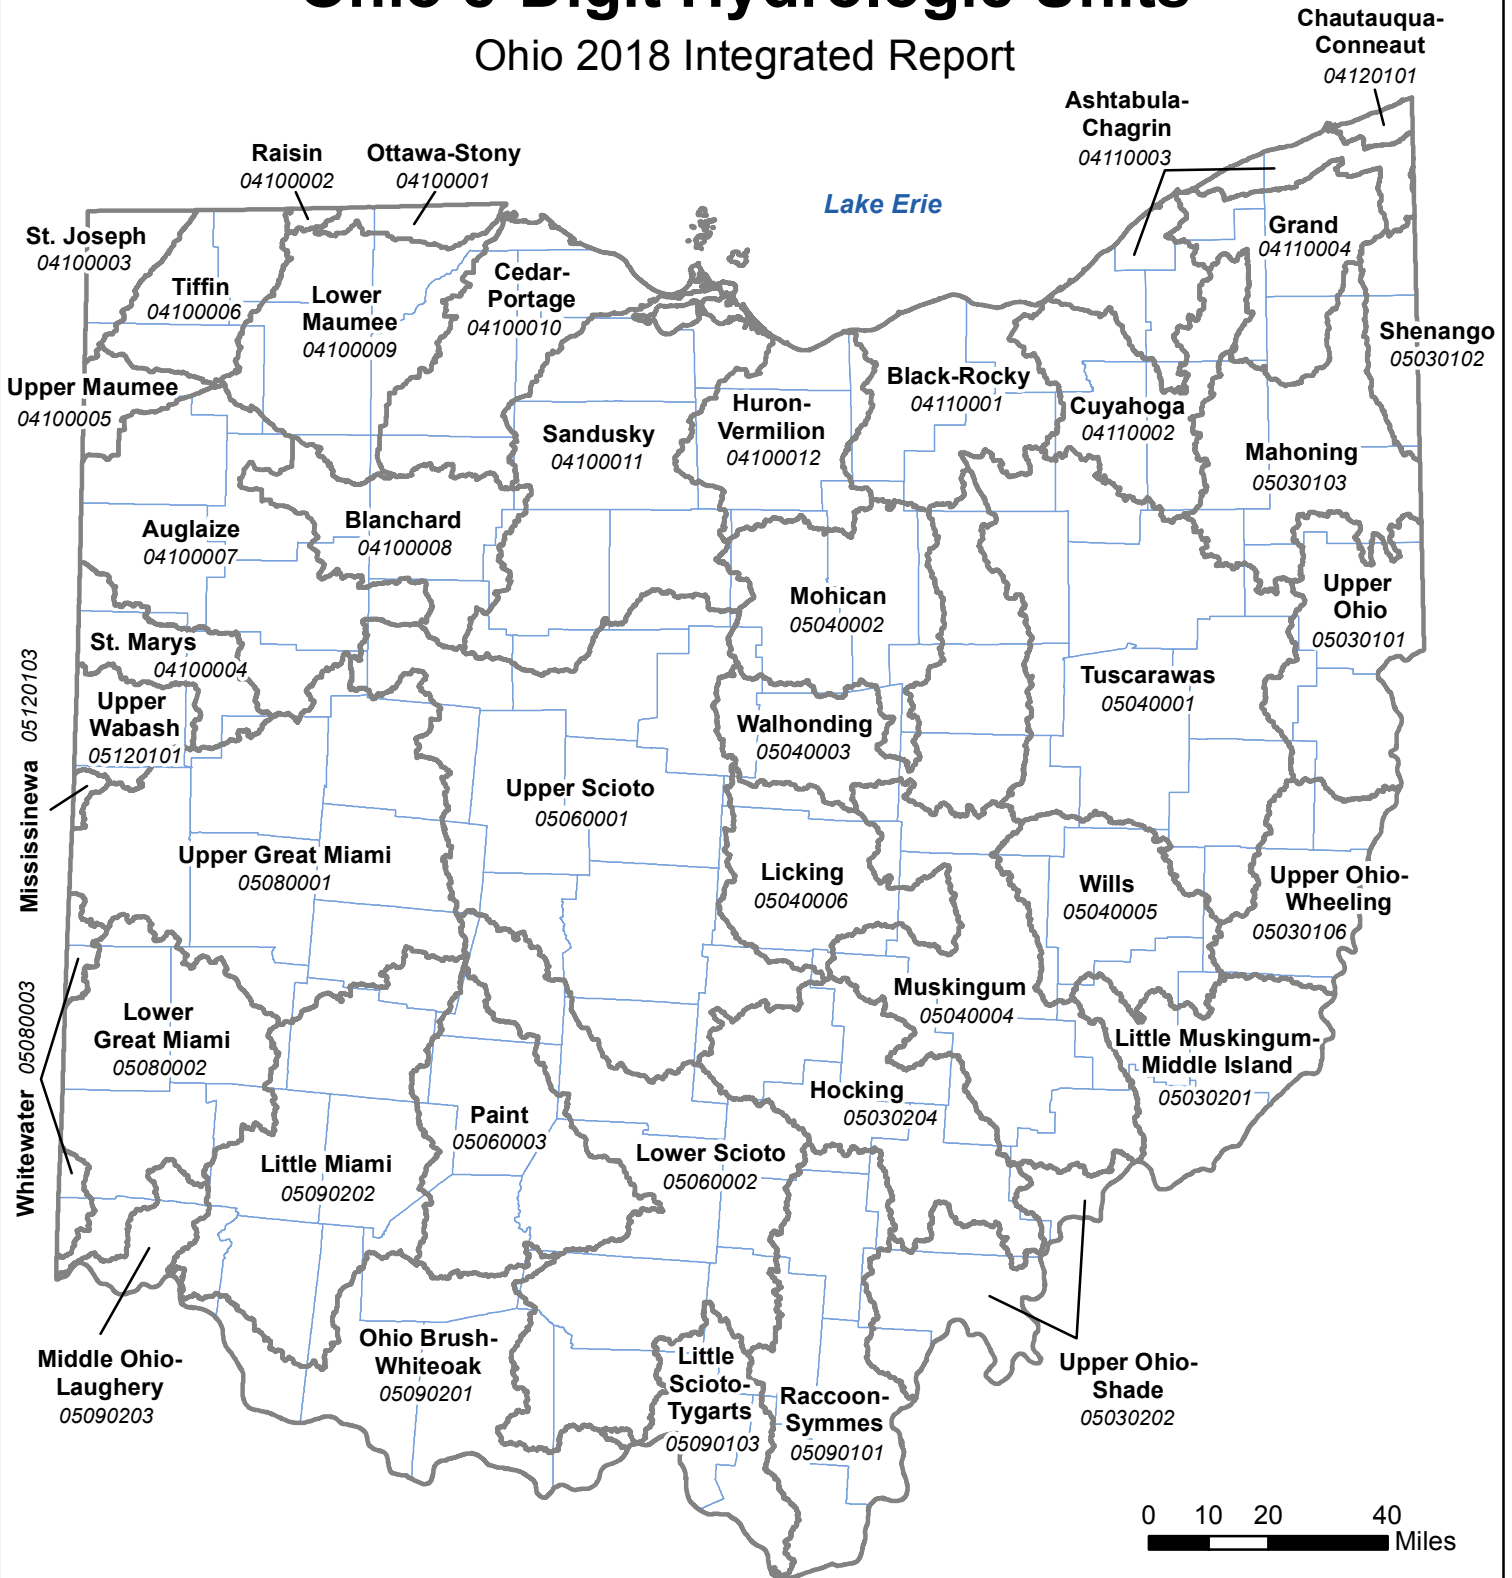

Ohio 8-Digit Hydrologic Units

Ohio 2018 Integrated Report

0 10 20 40 Miles

Updated 3/8/2018

This map is provided to help in interpreting the other maps. It includes county boundaries and the names, numbers, and boundaries of the major (8-digit hydrologic unit) watersheds.