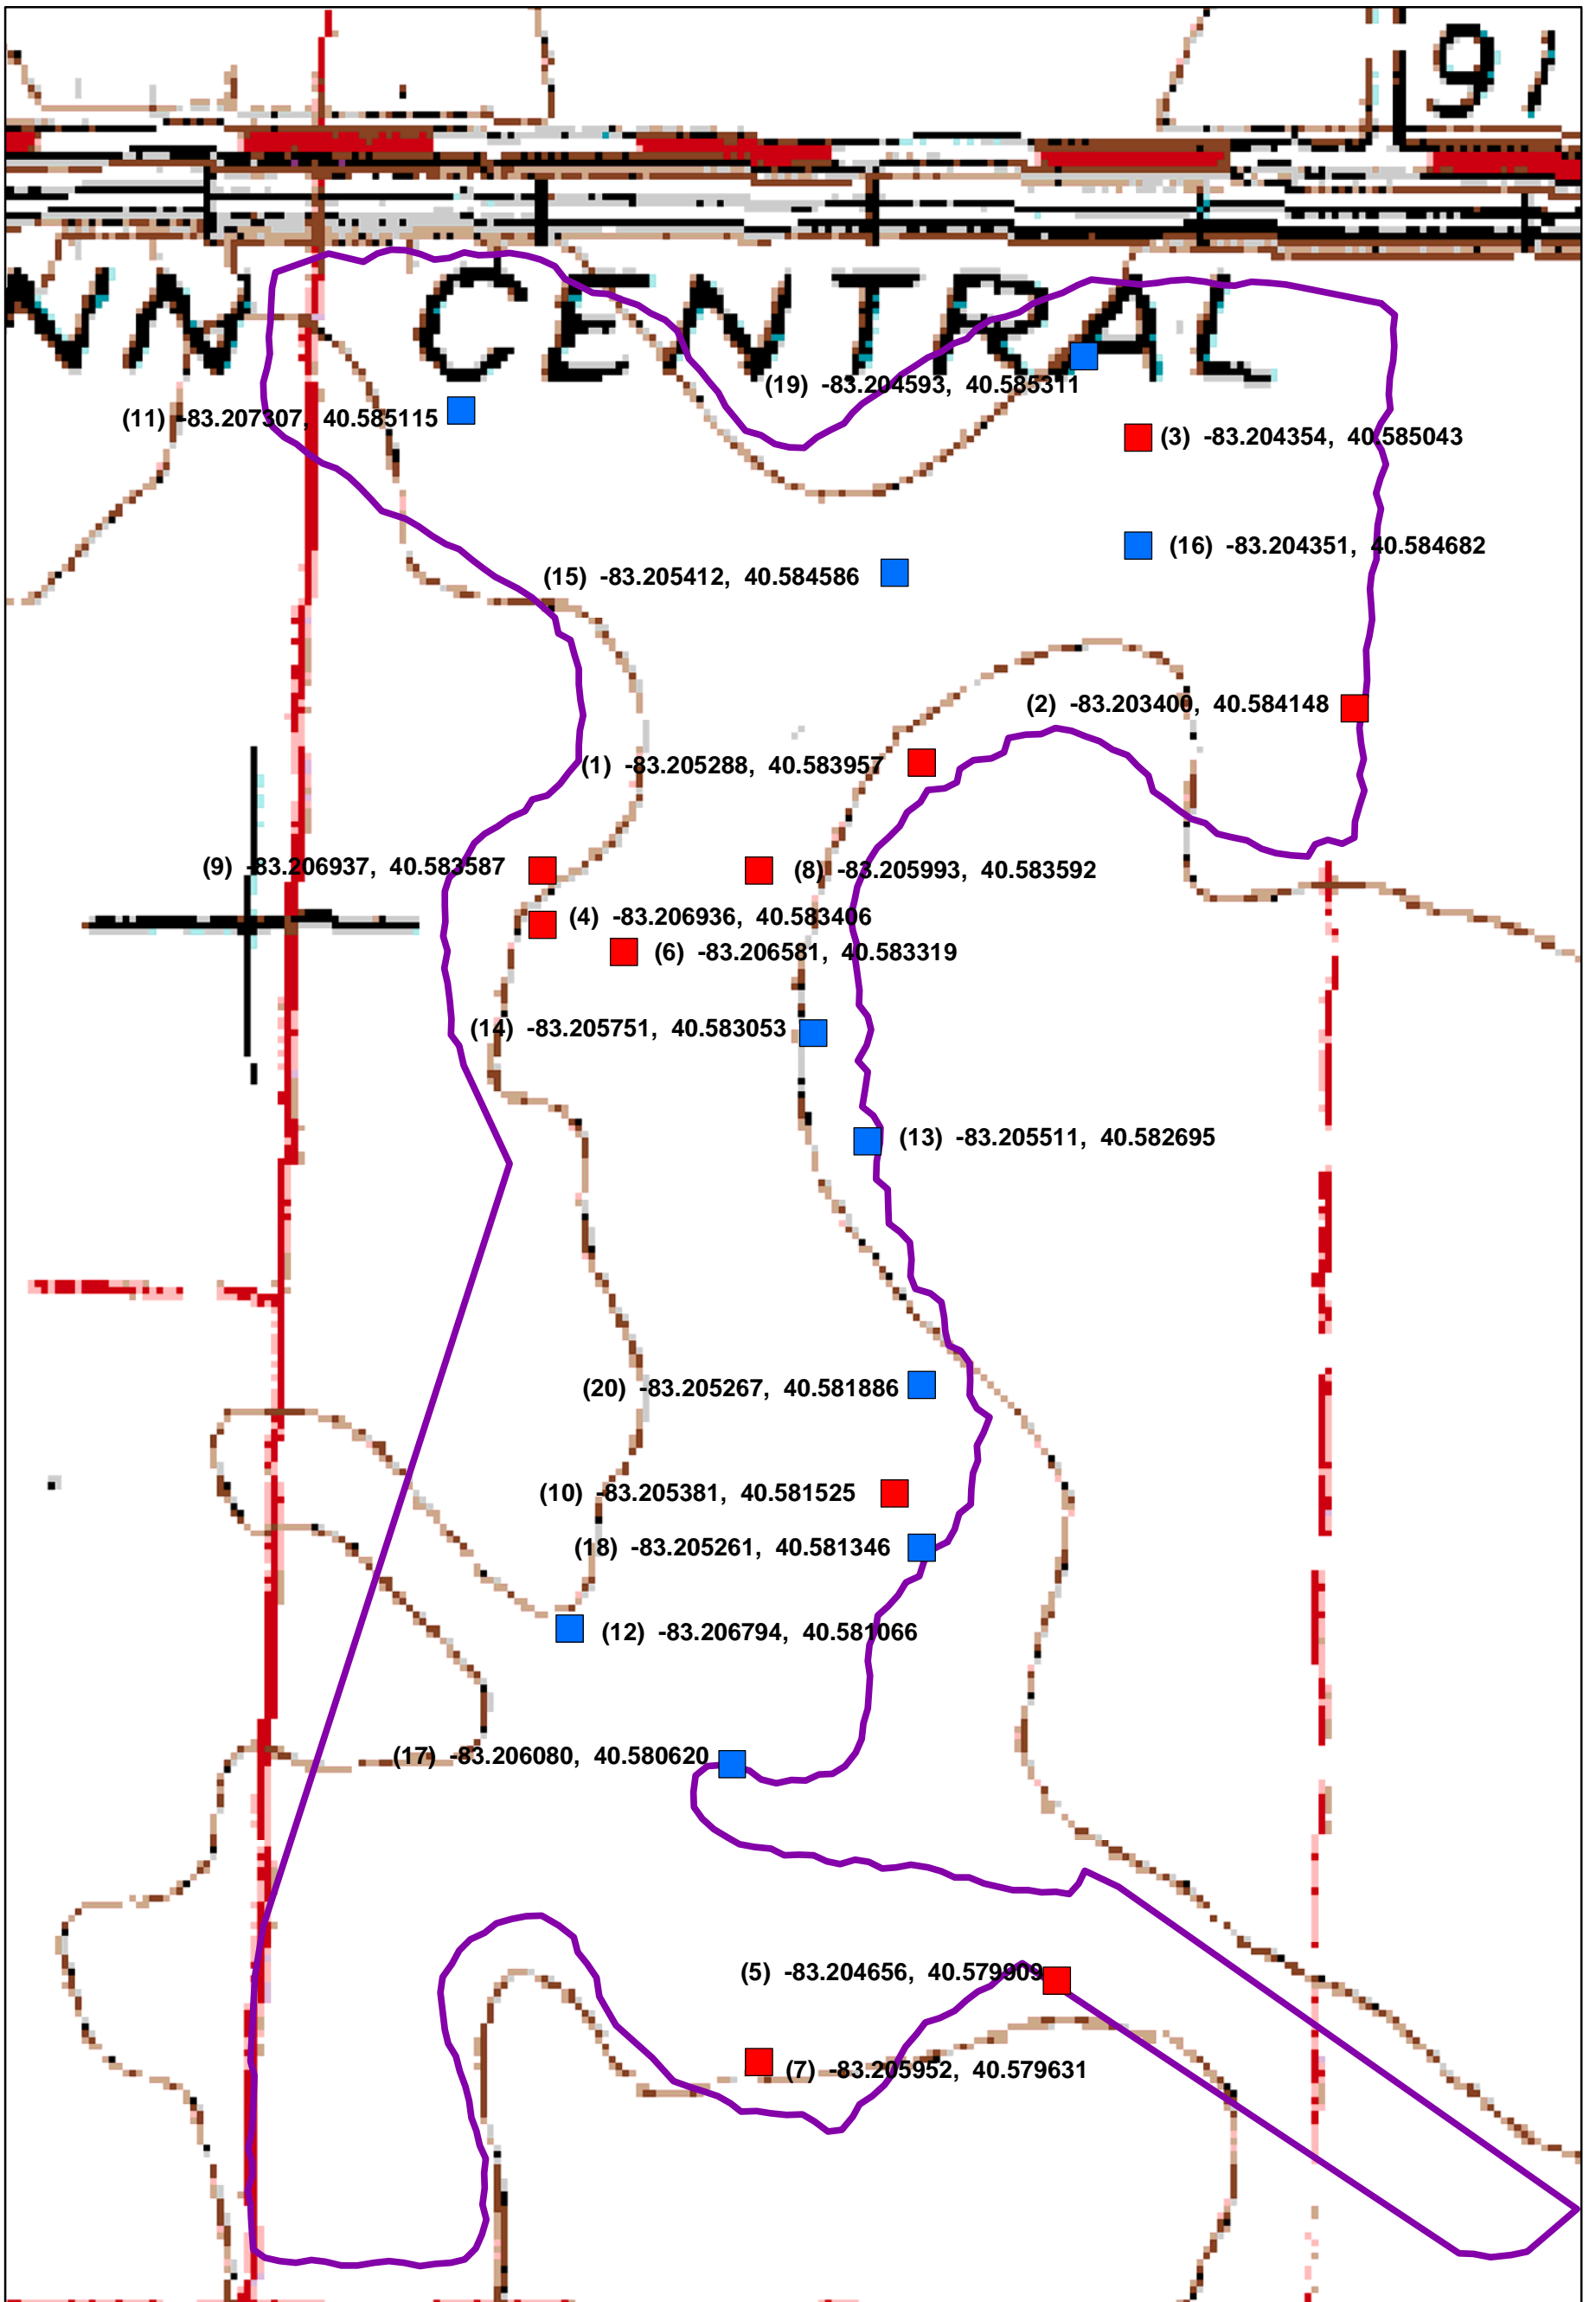

# Little Scioto 10M x 10M Sample Blocks: LSNW

LSNW Boundary  
**10M x 10M Sample Blocks**  
 First 10  
 Second 10

0 220 440 880 Feet