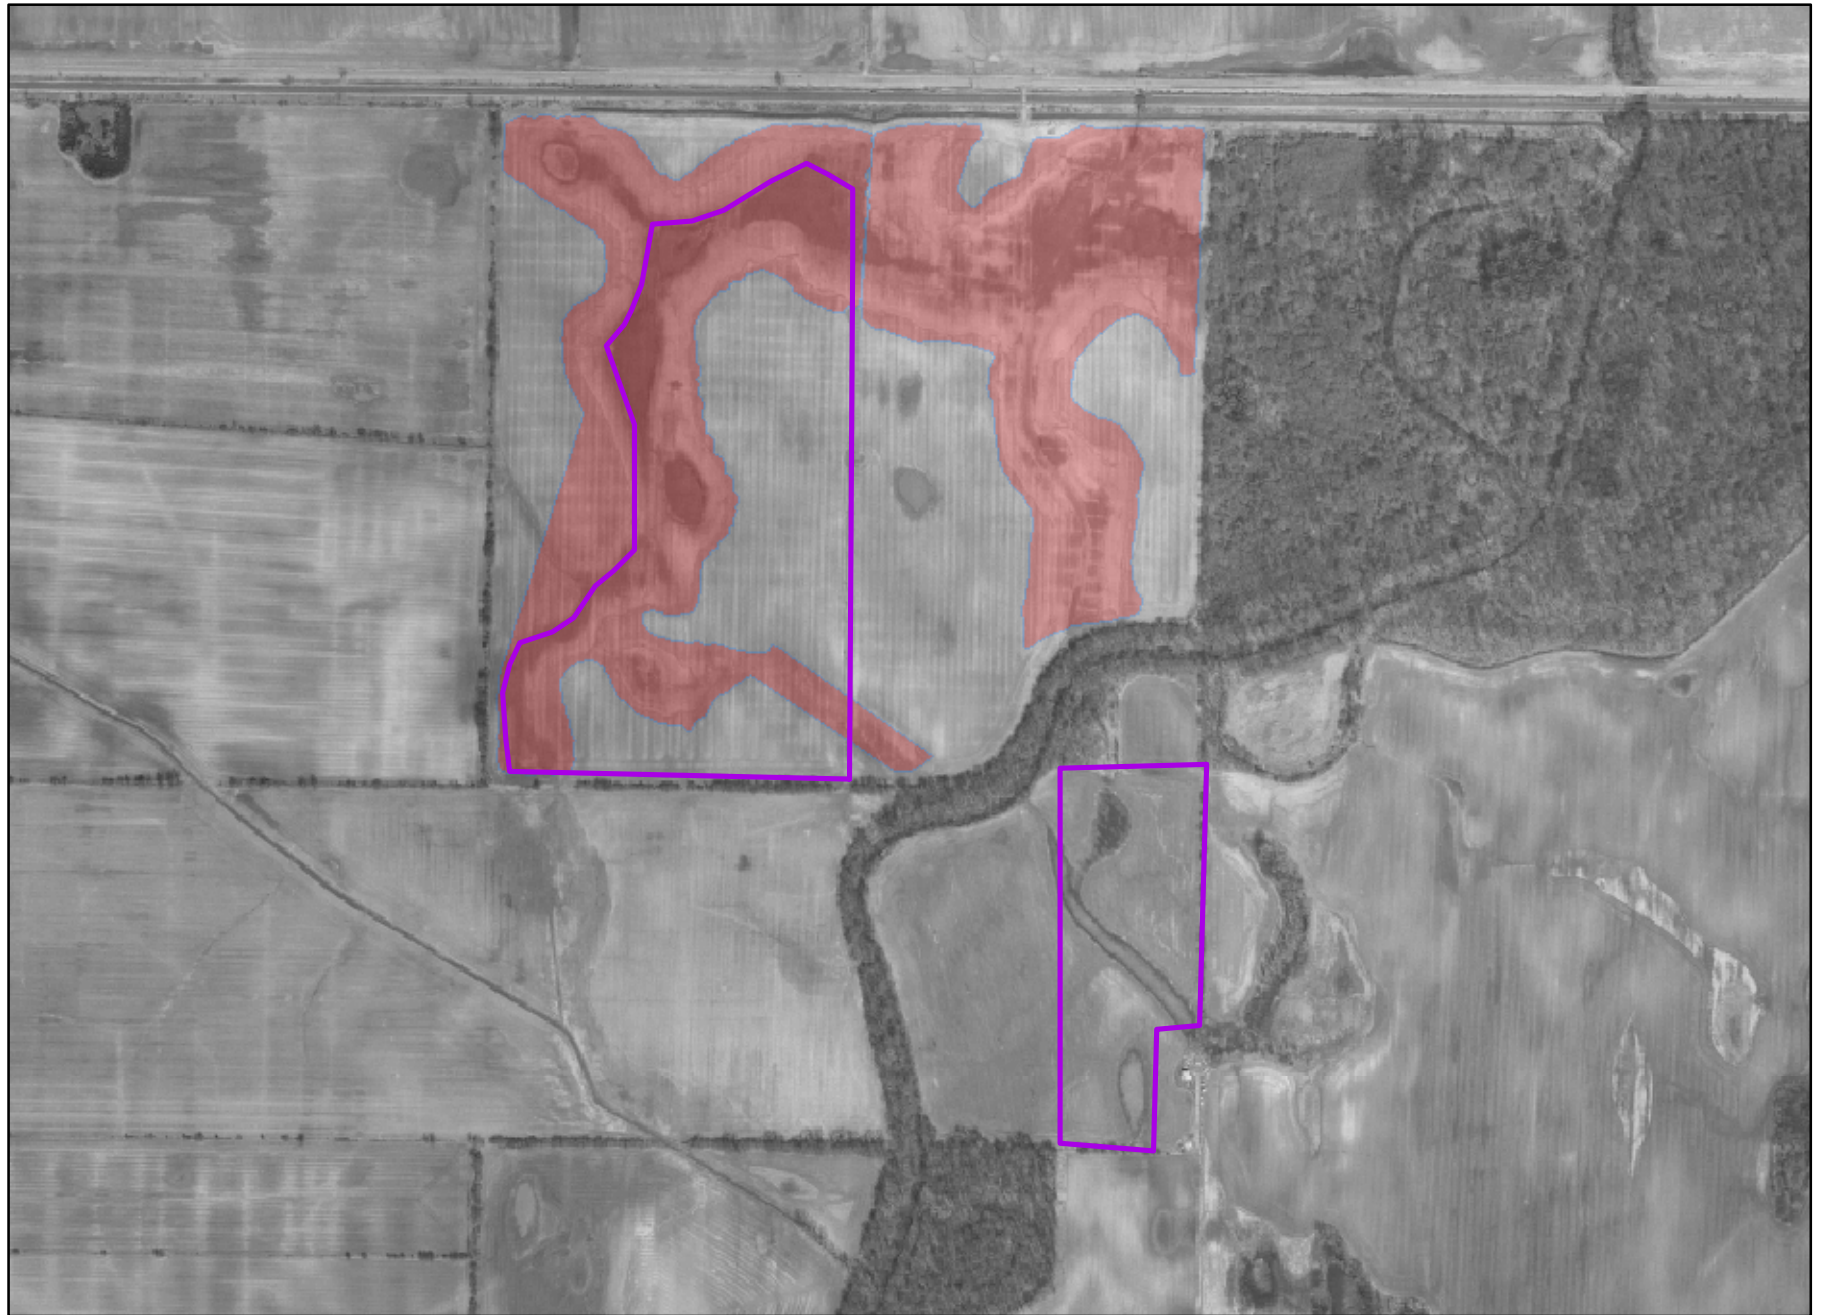

Little Scioto Wetland Mitigation Site

0 245 490 980 1,470 1,960 Feet

-  Estimated Mitigation Boundaries (JM)
-  GPS Mitigation Boundaries (DP)