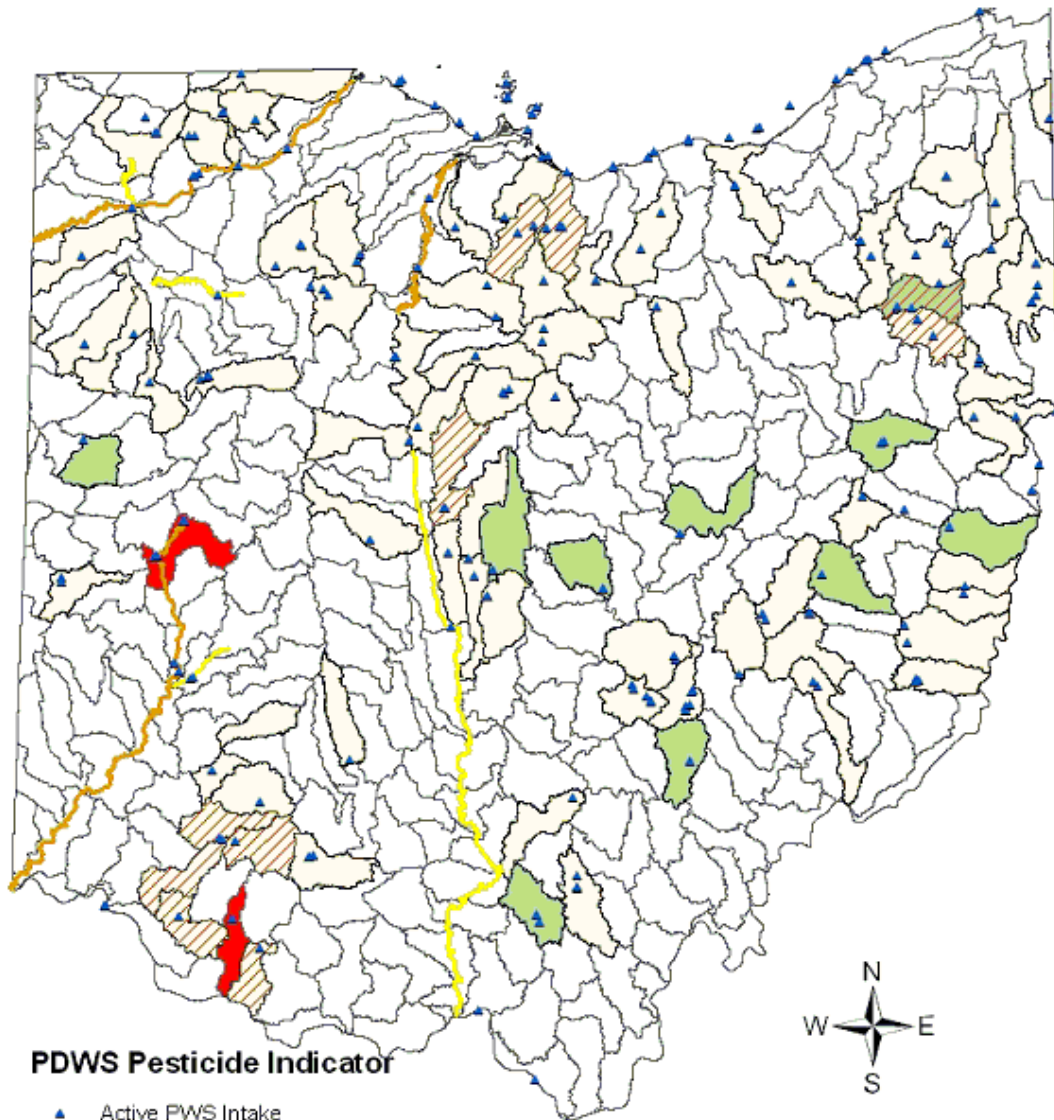

# Ohio Watershed Assessment Units with Pesticide Indicator Results

## PDWS Pesticide Indicator

- ▲ Active PWS Intake
- ▨ Watch List - Pesticides
- Impaired - Pesticides (Atrazine)
- Pesticide Indicator = Full Support
- Pesticide Indicator - Insufficient Data
- LRAU - Pesticide Watch List
- LRAU - Insufficient Data

0 20 40 80 Miles