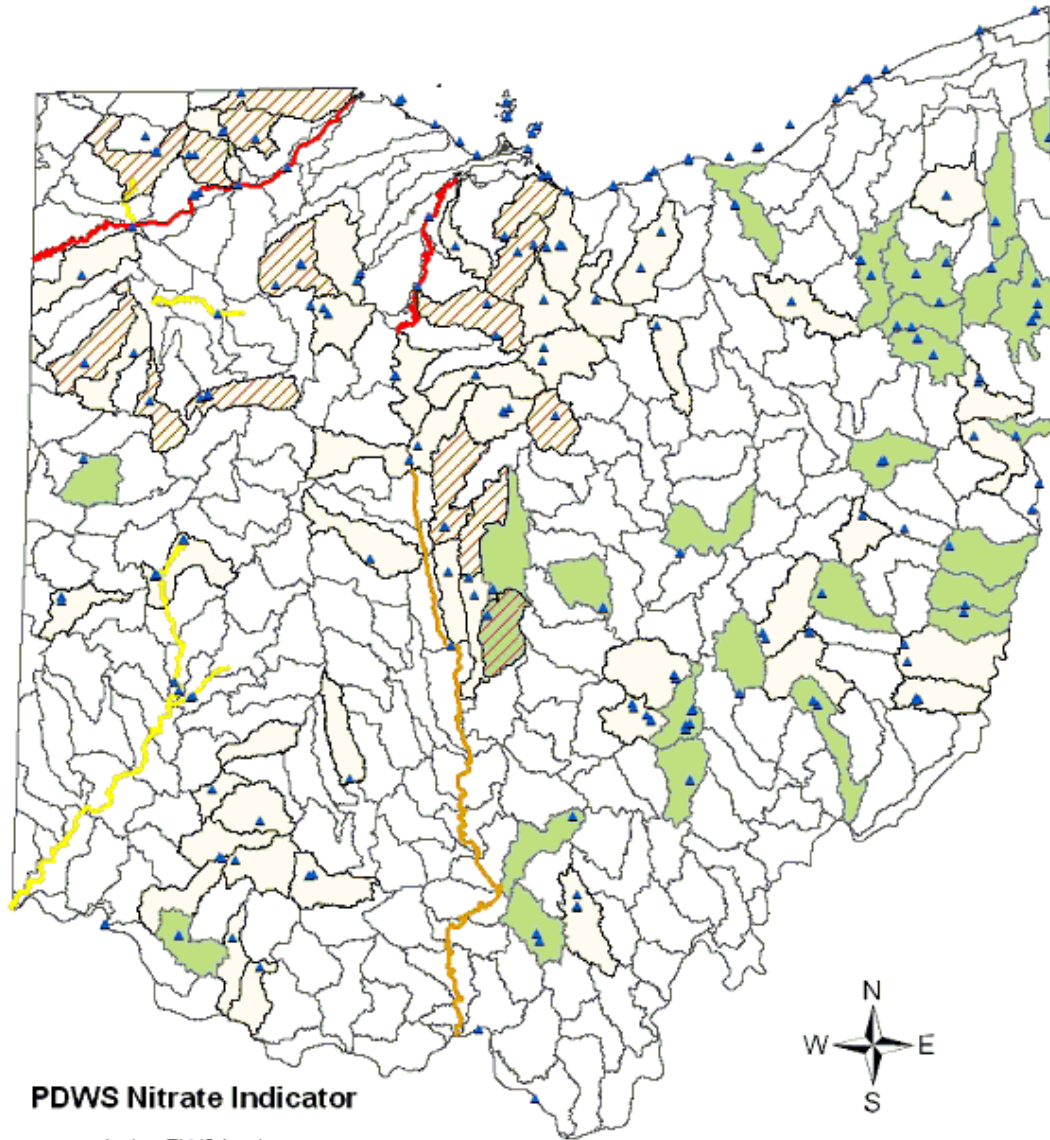

# Ohio Watershed Assessment Units with Nitrate Indicator Results

## PDWS Nitrate Indicator

- ▲ Active PWS Intake
- ▨ Watch List - Nitrate
- Nitrate Indicator = Full Support
- Nitrate Indicator = Insufficient Data
- LRAU - Impaired (Nitrate)
- LRAU - Full Support/Watch List (Nitrate)
- LRAU - Insufficient Data

0 20 40 80 Miles